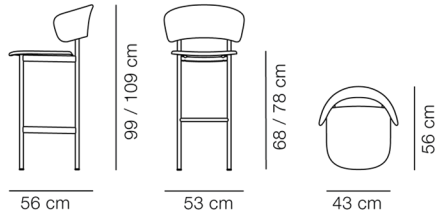

Mounted with plastic glides. Felt glides available. Please specify bar or counter height.

COUNTRY OF ORIGIN

PL

FABRIC- & LEATHER CONSUMPTION

Fabric: 1,1 m

Leather: 1,1 m²

TEST & CERTIFICATES

EU Ecolabel variants: Brushed Steel, Modernist Green, Bordeaux or black powder-coated frame together with HR foam and upholstery in Omni leather, Connect, Remix, Re-wool or Steelcut Quartet fabric

FSC® certified

ANSI/BIFMA X5.4-2020

ESSENTIAL ASSORTMENT

UPHOLSTERY	FRAME	HEIGHT
Re-Wool 198	Black	Sh 78 cm
Leather Max 95, Cognac	Black	Sh 78 cm
Leather Omni 301, Black	Black	Sh 78 cm
Re-Wool 128	Brushed steel	Sh 78 cm
Leather Max 95, Cognac	Brushed steel	Sh 78 cm
Leather Omni 301, Black	Brushed steel	Sh 78 cm
Steelcut Quartet 924	Modernist green	Sh 78 cm
Steelcut Quartet 554	Bordeaux	Sh 78 cm

DIMENSIONS

Weight: 8,5 kg

CARE & MAINTENANCE

Our Care & Maintenance offers guidance for best maintenance of our furniture. It includes advice and instructions on cleaning and caring for specific materials to ensure a long life of your furniture. Find your product on our product site and navigate to the Product Care menu: